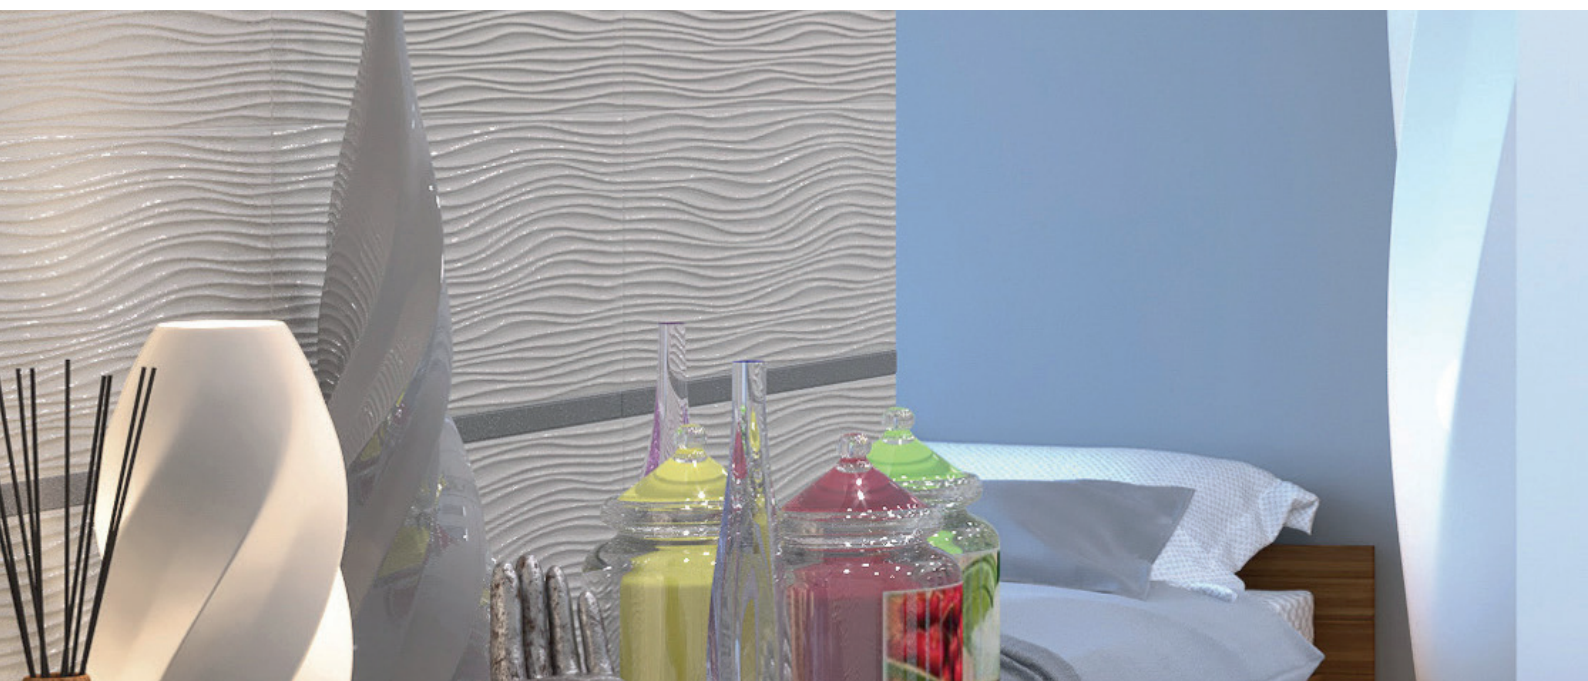

CSEMPÉK TILES

CSOMAGOLÁSI ADATOK PACKAGING DATA

TERMÉKTÍPUS PRODUCT TYPE	DB/CSOMAG PCS/BOX	M²/CSOMAG M²/BOX	KG/CSOMAG KG/BOX	CSOMAG/RAKLAP PACKAGE/PALLET	M²/RAKLAP M²/PALLET	KG/RAKLAP KG/PALLET
20 x 50	14	1,40	18,86	48	67,20	925