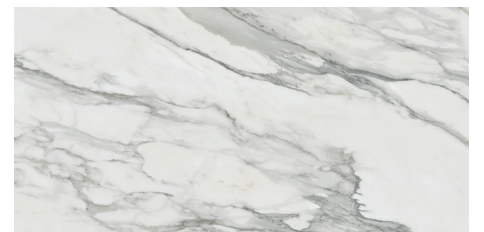

BORGHINI RT
5999123018144 | 60 x 120