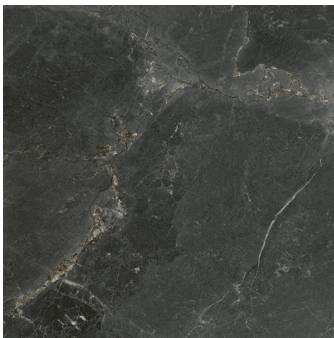

SOVERAYA GRAFITE RT
5999123017918 | 60 x 60